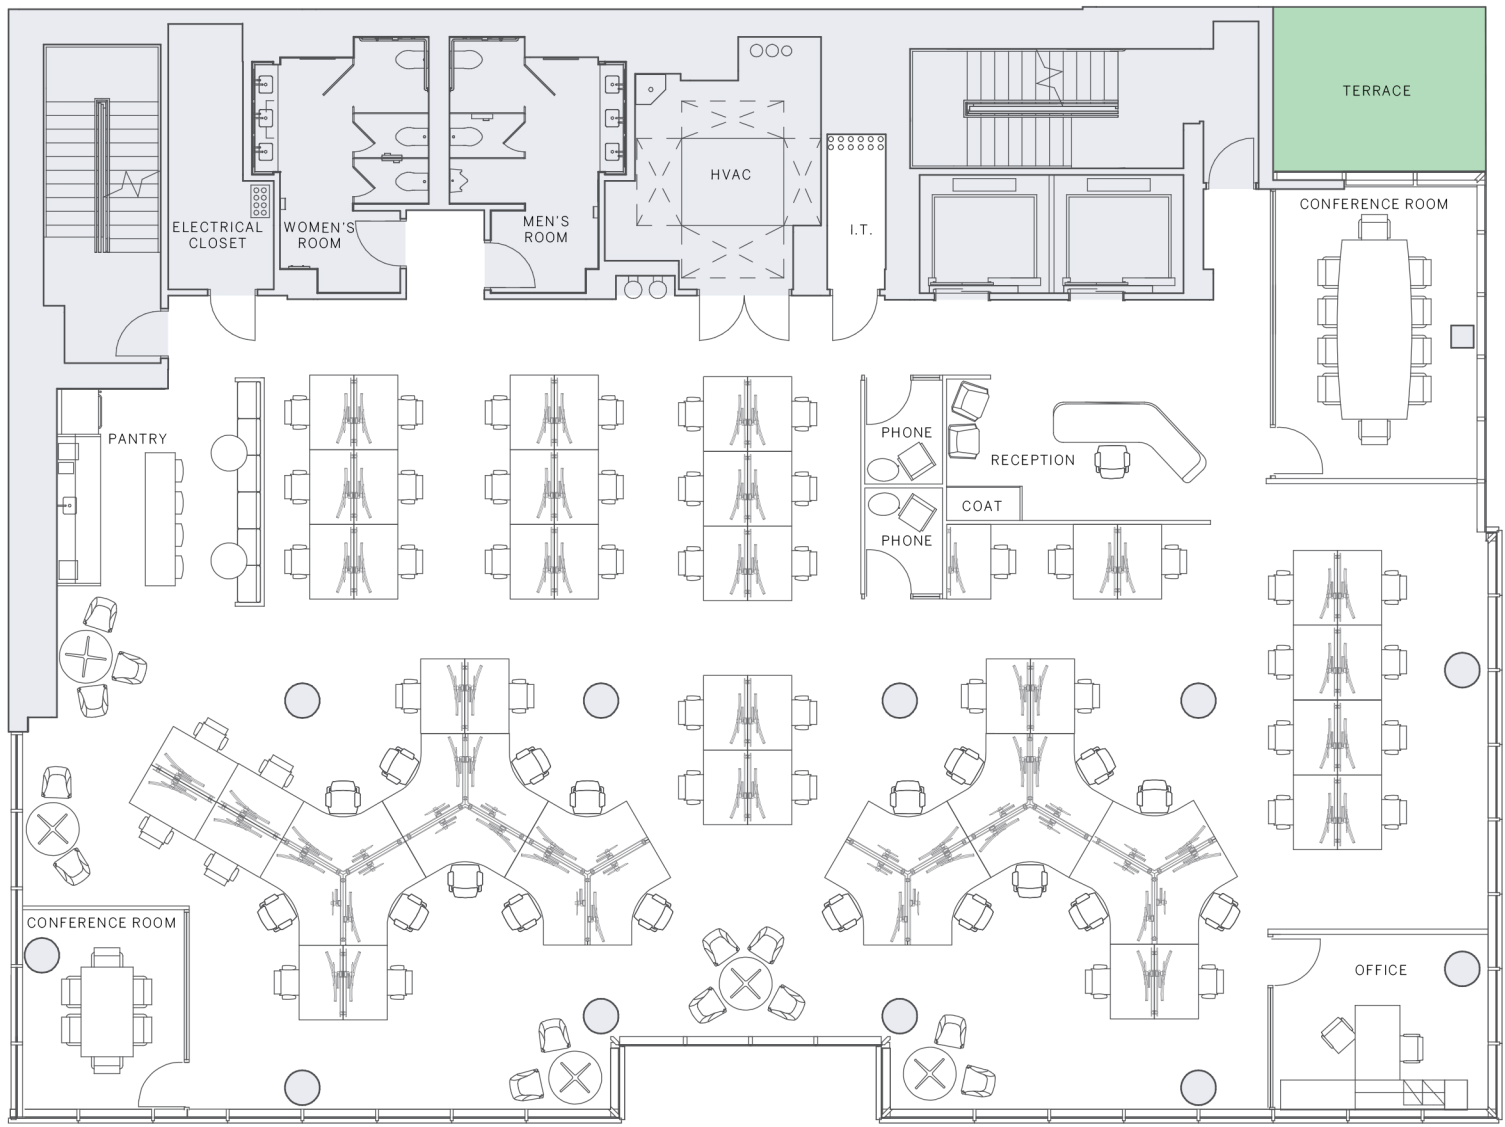

FLOOR 11

TEST FIT

9,000 RSF

CHARLTON STREET

VARICK STREET